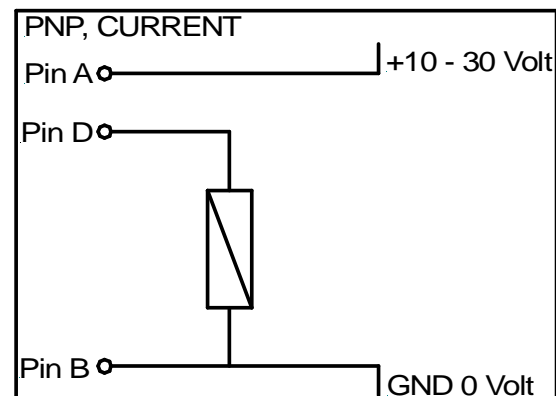

P/N: S-50505 / T5 (ABG Volt)

| Pin plug / Stik | Wire color / Lednings farve | Description / Beskrivelse |
|-----------------|-----------------------------|---------------------------|
| A | Red Rød | 20-30 V |
| B | Black Sort | Ground / Stel |
| C | Green Grøn | NPN ON-OFF |
| D | White Hvid | 3.0-5,0 V |
| E | Purple Violet | RS485(A) |
| F | Yellow Gul | RS485(B) |

Auger control AC 600

Kratbjerg 214
DK-3480 Fredensborg
Tel. +45 48 48 26 33
Fax +45 48 48 04 55
e-mail sales@tf-trading.com
www.tf-trading.com

P/N: S-50505 / T6 (Current 14-85mA)

| Pin plug / Stik | Wire color / Lednings farve | Description / Beskrivelse |
|-----------------|-----------------------------|----------------------------|
| A | Red Rød | 10-30 V |
| B | Black Sort | Ground / Stel |
| C | Green Grøn | OFF |
| D | White Hvid | PNP CURRENT 14-85mA |
| E | Purple Violet | RS485(A) |
| F | Yellow Gul | RS485(B) |

P/N: S-50505 / T7 (Current 85-250mA)

| Pin plug / Stik | Wire color / Lednings farve | Description / Beskrivelse |
|-----------------|-----------------------------|-----------------------------|
| A | Red Rød | 10-30 V |
| B | Black Sort | Ground / Stel |
| C | Green Grøn | OFF |
| D | White Hvid | PNP CURRENT 85-250mA |
| E | Purple Violet | RS485(A) |
| F | Yellow Gul | RS485(B) |