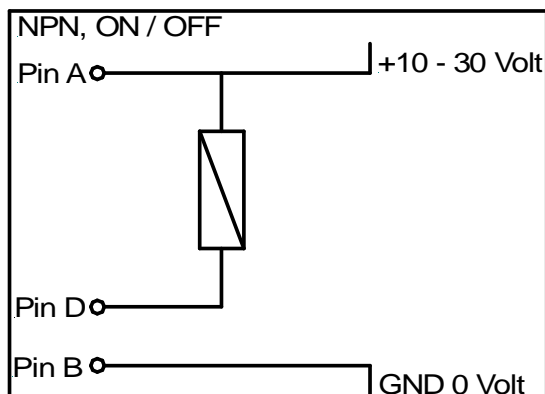

Specifications:

| | |
|---------------|---|
| Power supply: | 10 - 30 VDC |
| Connector: | 6 pin, 1/4 turn bayonet |
| Dual output: | NPN Proportional, ON-OFF or Current loop 0-1 Amp PNP Proportional, ON-OFF or Current loop 0-1 Amp Specials on request |
| Temperature: | Operating Temp.: -10°C - +80°C |

P/N: (AC600)

S-50505

Auger control AC 600

Kratbjerg 214
DK-3480 Fredensborg
Tel. +45 48 48 26 33
Fax +45 48 48 04 55
e-mail sales@tf-trading.com
www.tf-trading.com

P/N: S-50505 / T1 (ON - OFF)

| Pin plug / Stik | Wire color / Lednings farve | Description / Beskrivelse |
|-----------------|-----------------------------|---------------------------|
| A | Red Rød | 10-30 V |
| B | Black Sort | Ground / Stel |
| C | Green Grøn | PNP ON-OFF |
| D | White Hvid | NPN ON-OFF |
| E | Purple Violet | RS485(A) |
| F | Yellow Gul | RS485(B) |

P/N: S-50505 / T2 (Proportional)

| Pin plug / Stik | Wire color / Lednings farve | Description / Beskrivelse |
|-----------------|-----------------------------|---------------------------|
| A | Red Rød | 10-30 V |
| B | Black Sort | Ground / Stel |
| C | Green Grøn | PNP PROPORTIONAL |
| D | White Hvid | NPN PROPORTIONAL |
| E | Purple Violet | RS485(A) |
| F | Yellow Gul | RS485(B) |

P/N: S-50505 / T7 (Current 85-250mA)

| Pin plug / Stik | Wire color / Lednings farve | Description / Beskrivelse |
|-----------------|-----------------------------|-----------------------------|
| A | Red Rød | 10-30 V |
| B | Black Sort | Ground / Stel |
| C | Green Grøn | OFF |
| D | White Hvid | PNP CURRENT 85-250mA |
| E | Purple Violet | RS485(A) |
| F | Yellow Gul | RS485(B) |