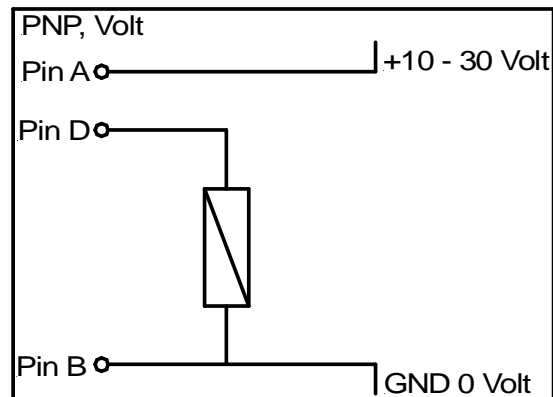

P/N: S-50505 / T9 (Vögele Volt)

Pin plug / Stik	Wire color / Lednings farve	Description / Beskrivelse
A	Red Rød	20-30 V *
B	Black Sort	Ground / Stel
C	Green Grøn	OFF
D	White Hvid	2,0–6,0 V
E	Purple Violet	RS485(A)
F	Yellow Gul	RS485(B)

*) Connect to "Main traction switch on"