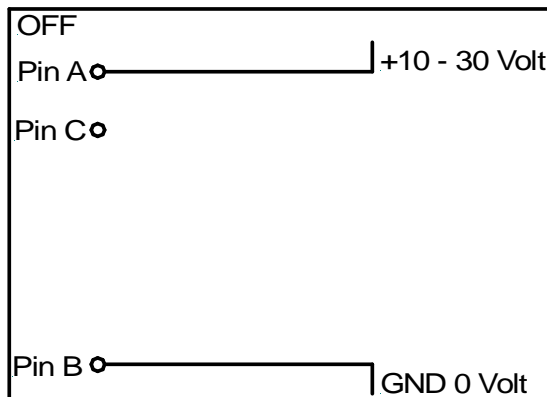

P/N: S-50505 / T9 (Vögele Volt)

Pin plug / Stik	Wire color / Lednings farve	Description / Beskrivelse
A	Red Rød	20-30 V *
B	Black Sort	Ground / Stel
C	Green Grøn	OFF
D	White Hvid	2,0–6,0 V
E	Purple Violet	RS485(A)
F	Yellow Gul	RS485(B)

*) Connect to "Main traction switch on"