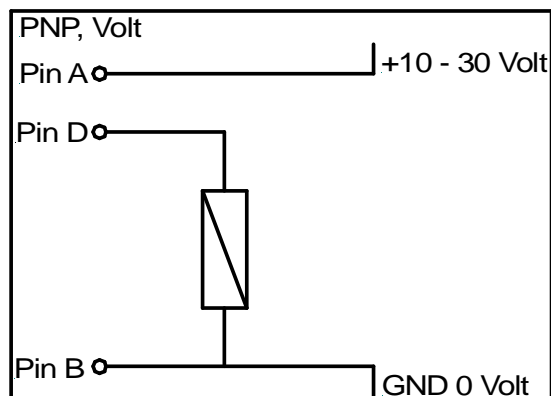

P/N: S-50505 / T4 (ABG Current)

Pin plug / Stik	Wire color / Lednings farve	Description / Beskrivelse
A	Red Rød	10-30 V
B	Black Sort	Ground / Stel
C	Green Grøn	NPN ON-OFF
D	White Hvid	PNP CURRENT 450-800mA
E	Purple Violet	RS485(A)
F	Yellow Gul	RS485(B)