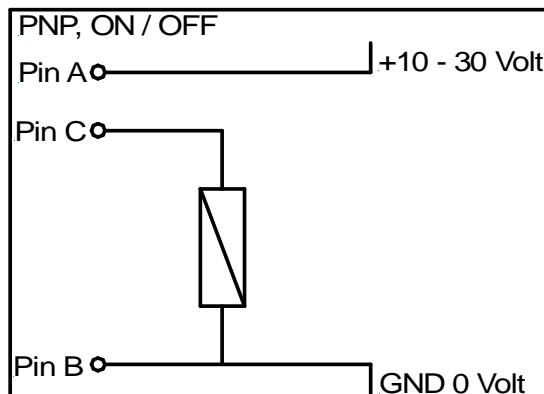

Specifications:

| | |
|---------------|---|
| Power supply: | 10 - 30 VDC |
| Connector: | 6 pin, 1/4 turn bayonet |
| Dual output: | NPN Proportional, ON-OFF or Current loop 0-1 Amp PNP Proportional, ON-OFF or Current loop 0-1 Amp Specials on request |
| Temperature: | Operating Temp.: -10°C - +80°C |

P/N: (AC600)

S-50505

Auger control AC 600

Kratbjerg 214
DK-3480 Fredensborg
Tel. +45 48 48 26 33
Fax +45 48 48 04 55
e-mail sales@tf-trading.com
www.tf-trading.com

P/N: S-50505 / T1 (ON - OFF)

| Pin plug / Stik | Wire color / Lednings farve | Description / Beskrivelse |
|-----------------|-----------------------------|---------------------------|
| A | Red Rød | 10-30 V |
| B | Black Sort | Ground / Stel |
| C | Green Grøn | PNP ON-OFF |
| D | White Hvid | NPN ON-OFF |
| E | Purple Violet | RS485(A) |
| F | Yellow Gul | RS485(B) |

P/N: S-50505 / T2 (Proportional)

| Pin plug / Stik | Wire color / Lednings farve | Description / Beskrivelse |
|-----------------|-----------------------------|---------------------------|
| A | Red Rød | 10-30 V |
| B | Black Sort | Ground / Stel |
| C | Green Grøn | PNP PROPORTIONAL |
| D | White Hvid | NPN PROPORTIONAL |
| E | Purple Violet | RS485(A) |
| F | Yellow Gul | RS485(B) |

P/N: S-50505 / T7 (Current 85-250mA)

| Pin plug / Stik | Wire color / Lednings farve | Description / Beskrivelse |
|-----------------|-----------------------------|-----------------------------|
| A | Red Rød | 10-30 V |
| B | Black Sort | Ground / Stel |
| C | Green Grøn | OFF |
| D | White Hvid | PNP CURRENT 85-250mA |
| E | Purple Violet | RS485(A) |
| F | Yellow Gul | RS485(B) |