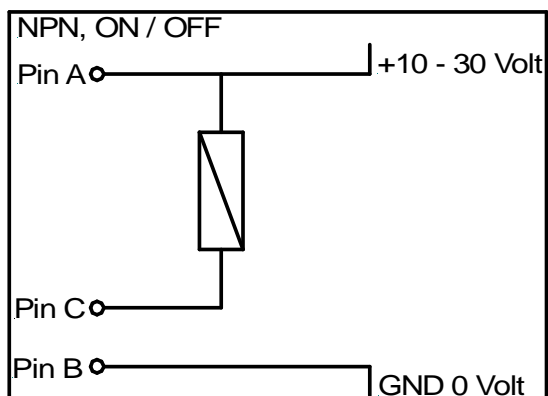

Auger control AC 600

Kratbjerg 214
DK-3480 Fredensborg
Tel. +45 48 48 26 33
Fax +45 48 48 04 55
e-mail sales@tf-trading.com
www.tf-trading.com

P/N: S-50505 / T4 (ABG Current)

| Pin plug / Stik | Wire color / Lednings farve | Description / Beskrivelse |
|-----------------|-----------------------------|------------------------------|
| A | Red Rød | 10-30 V |
| B | Black Sort | Ground / Stel |
| C | Green Grøn | NPN ON-OFF |
| D | White Hvid | PNP CURRENT 450-800mA |
| E | Purple Violet | RS485(A) |
| F | Yellow Gul | RS485(B) |

P/N: S-50505 / T5 (ABG Volt)

| Pin plug / Stik | Wire color / Lednings farve | Description / Beskrivelse |
|-----------------|-----------------------------|---------------------------|
| A | Red Rød | 20-30 V |
| B | Black Sort | Ground / Stel |
| C | Green Grøn | NPN ON-OFF |
| D | White Hvid | 3.0-5,0 V |
| E | Purple Violet | RS485(A) |
| F | Yellow Gul | RS485(B) |