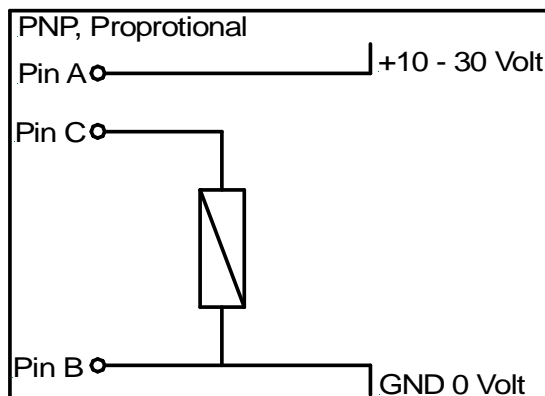

P/N: (AC600)

S-50505

Auger control AC 600

Kratbjerg 214
DK-3480 Fredensborg
Tel. +45 48 48 26 33
Fax +45 48 48 04 55
e-mail sales@tf-trading.com
www.tf-trading.com

P/N: S-50505 / T1 (ON - OFF)

| Pin plug / Stik | Wire color / Lednings farve | Description / Beskrivelse |
|-----------------|-----------------------------|---------------------------|
| A | Red Rød | 10-30 V |
| B | Black Sort | Ground / Stel |
| C | Green Grøn | PNP ON-OFF |
| D | White Hvid | NPN ON-OFF |
| E | Purple Violet | RS485(A) |
| F | Yellow Gul | RS485(B) |

P/N: S-50505 / T2 (Proportional)

| Pin plug / Stik | Wire color / Lednings farve | Description / Beskrivelse |
|-----------------|-----------------------------|---------------------------|
| A | Red Rød | 10-30 V |
| B | Black Sort | Ground / Stel |
| C | Green Grøn | PNP PROPORTIONAL |
| D | White Hvid | NPN PROPORTIONAL |
| E | Purple Violet | RS485(A) |
| F | Yellow Gul | RS485(B) |