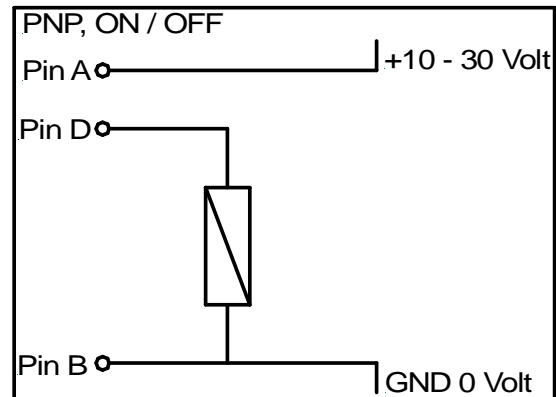

P/N: S-50505 / T3 (BITELLI)

Pin plug / Stik	Wire color / Lednings farve	Description / Beskrivelse
A	Red Rød	10-30 V
B	Black Sort	Ground / Stel
C	Green Grøn	PNP PROPORTIONAL
D	White Hvid	PNP ON-OFF
E	Purple Violet	RS485(A)
F	Yellow Gul	RS485(B)