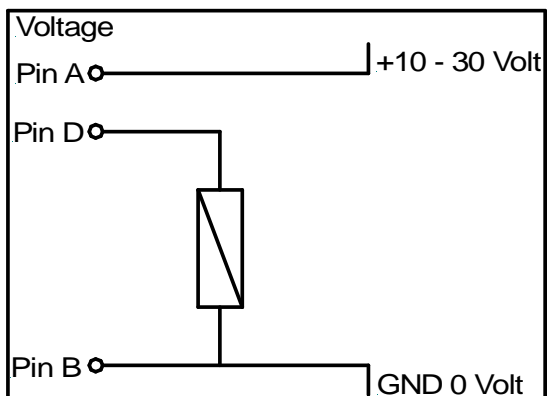

Auger control AC 600

Kratbjerg 214
DK-3480 Fredensborg
Tel. +45 48 48 26 33
Fax +45 48 48 04 55
e-mail sales@tf-trading.com
www.tf-trading.com

P/N: S-50505 / T4 (ABG Current)

| Pin plug / Stik | Wire color / Lednings farve | Description / Beskrivelse |
|-----------------|-----------------------------|------------------------------|
| A | Red Rød | 10-30 V |
| B | Black Sort | Ground / Stel |
| C | Green Grøn | NPN ON-OFF |
| D | White Hvid | PNP CURRENT 450-800mA |
| E | Purple Violet | RS485(A) |
| F | Yellow Gul | RS485(B) |

P/N: S-50505 / T5 (ABG Volt)

| Pin plug / Stik | Wire color / Lednings farve | Description / Beskrivelse |
|-----------------|-----------------------------|---------------------------|
| A | Red Rød | 20-30 V |
| B | Black Sort | Ground / Stel |
| C | Green Grøn | NPN ON-OFF |
| D | White Hvid | 3.0-5,0 V |
| E | Purple Violet | RS485(A) |
| F | Yellow Gul | RS485(B) |