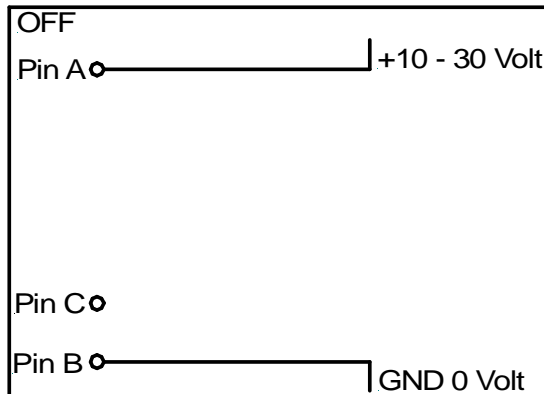

P/N: S-50505 / T6 (Current 14-85mA)

Pin plug / Stik	Wire color / Lednings farve	Description / Beskrivelse
A	Red Rød	10-30 V
B	Black Sort	Ground / Stel
C	Green Grøn	OFF
D	White Hvid	PNP CURRENT 14-85mA
E	Purple Violet	RS485(A)
F	Yellow Gul	RS485(B)