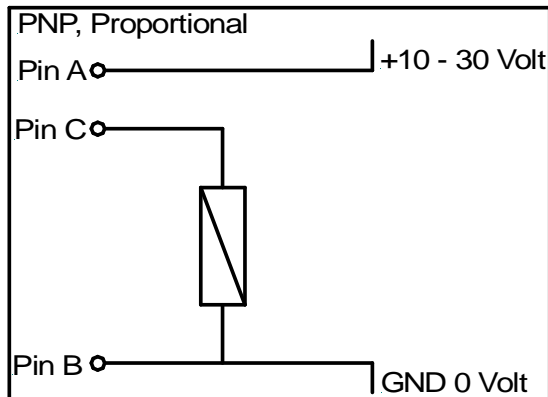

P/N: S-50505 / T3 (BITELLI)

Pin plug / Stik	Wire color / Lednings farve	Description / Beskrivelse
A	Red Rød	10-30 V
B	Black Sort	Ground / Stel
C	Green Grøn	PNP PROPORTIONAL
D	White Hvid	PNP ON-OFF
E	Purple Violet	RS485(A)
F	Yellow Gul	RS485(B)