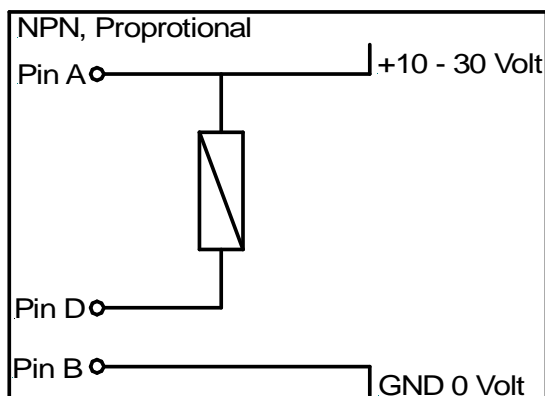

P/N: (AC600)

S-50505

Auger control AC 600

Kratbjerg 214
DK-3480 Fredensborg
Tel. +45 48 48 26 33
Fax +45 48 48 04 55
e-mail sales@tf-trading.com
www.tf-trading.com

P/N: S-50505 / T1 (ON - OFF)

| Pin plug / Stik | Wire color / Lednings farve | Description / Beskrivelse |
|-----------------|-----------------------------|---------------------------|
| A | Red Rød | 10-30 V |
| B | Black Sort | Ground / Stel |
| C | Green Grøn | PNP ON-OFF |
| D | White Hvid | NPN ON-OFF |
| E | Purple Violet | RS485(A) |
| F | Yellow Gul | RS485(B) |

P/N: S-50505 / T2 (Proportional)

| Pin plug / Stik | Wire color / Lednings farve | Description / Beskrivelse |
|-----------------|-----------------------------|---------------------------|
| A | Red Rød | 10-30 V |
| B | Black Sort | Ground / Stel |
| C | Green Grøn | PNP PROPORTIONAL |
| D | White Hvid | NPN PROPORTIONAL |
| E | Purple Violet | RS485(A) |
| F | Yellow Gul | RS485(B) |