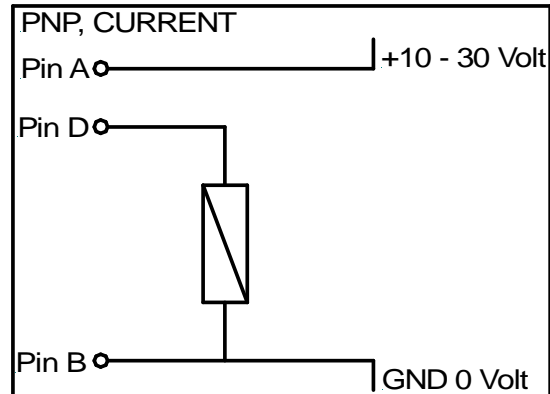

P/N: S-50505 / T6 (Current 14-85mA)

Pin plug / Stik	Wire color / Lednings farve	Description / Beskrivelse
A	Red Rød	10-30 V
B	Black Sort	Ground / Stel
C	Green Grøn	OFF
D	White Hvid	PNP CURRENT 14-85mA
E	Purple Violet	RS485(A)
F	Yellow Gul	RS485(B)