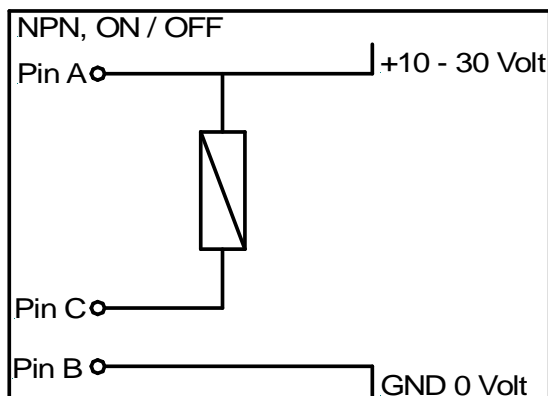

P/N: S-50505 / T4 (ABG Current)

Pin plug / Stik	Wire color / Lednings farve	Description / Beskrivelse
A	Red Rød	10-30 V
B	Black Sort	Ground / Stel
C	Green Grøn	NPN ON-OFF
D	White Hvid	PNP CURRENT 450-800mA
E	Purple Violet	RS485(A)
F	Yellow Gul	RS485(B)